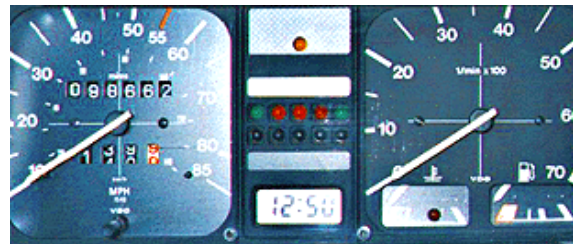

## Examples of Bad Designs

This remote uses the letter “v” for volume control and a “ch” for channel controls. Unfortunately, a “v” also looks like a down arrow.

Which side displays speed?

It may take more than a quick glance to determine how fast you are going. Both MPH (left) and RPM (right) are displayed in units of 10.

How would you open this door? Most doors with a pull handle are designed to be pulled, and this is what people are used to doing. However, this door is different.

What is the problem with the intersection to the right?